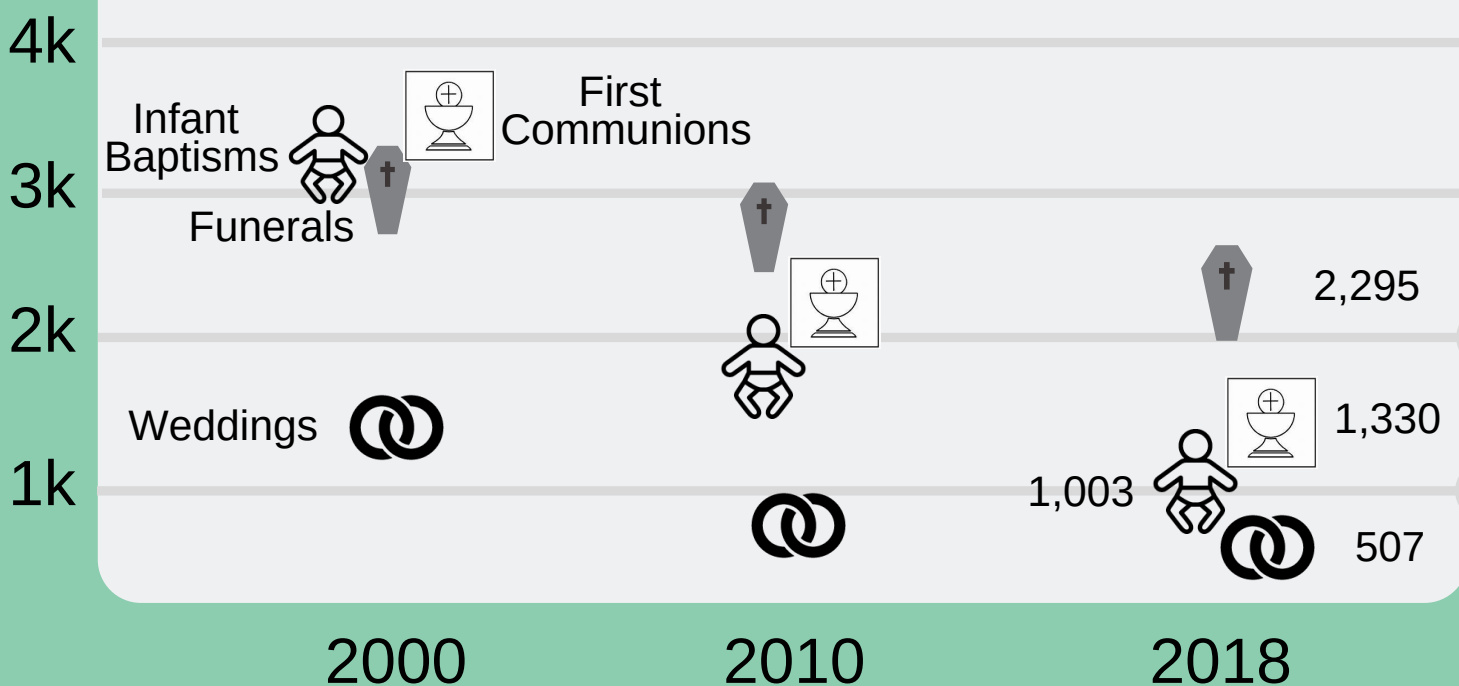

DOY by the numbers since 2000

Priests in Active Ministry

2000 - 116

2010 - 98

2018 - 73

2025 - Est. 55

Mass Attendance

2000 - 106,796

2010 - 80,704

2017 - 42,601

2018 - 40,549

Sacramental Celebrations

DOY by the numbers since 2000

Total Population

2000
1,219,386

2010
1,193,021